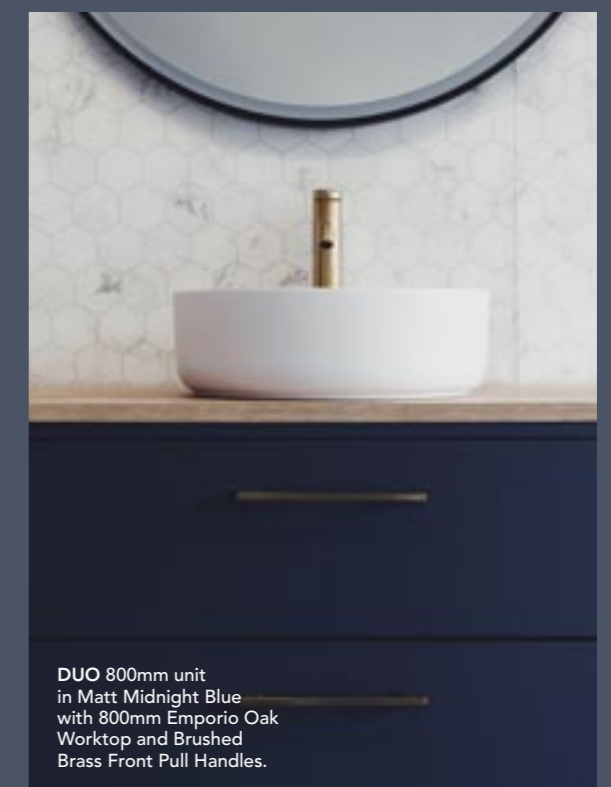

DUO 500mm unit in Satin Gloss Ash Grey with open shelf, 700mm Emporio Oak Worktop and Brushed Brass Top Edge Handles.

DUO 800mm unit in Matt Midnight Blue with 800mm Emporio Oak Worktop and Brushed Brass Front Pull Handles.