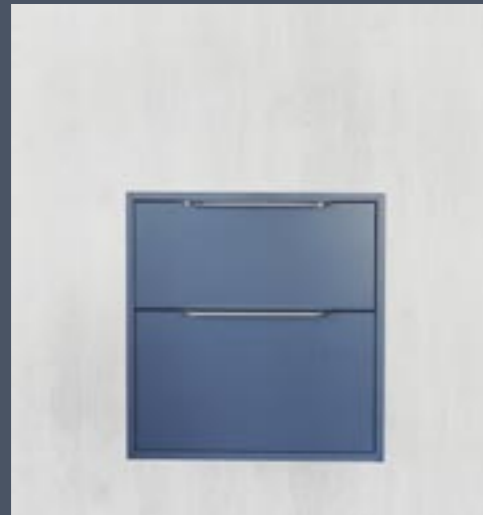

DUO bespoke

STEP 1 - CHOOSE YOUR SIZE AND COLOUR...

DUO 500MM WALL HUNG UNIT

500(w) x 540(h) x 455(d)mm

Matt Midnight Blue ED50MB	£455.00
Matt Elm Green ED50MG	£455.00
Matt Pewter Grey ED50PG	£455.00
Satin Gloss Ash Grey ED50AG	£455.00
Gloss White ED50W	£455.00

Colours Available

	Matt Midnight Blue
	Matt Elm Green
	Matt Pewter Grey
	Satin Gloss Ash Grey
	Gloss White