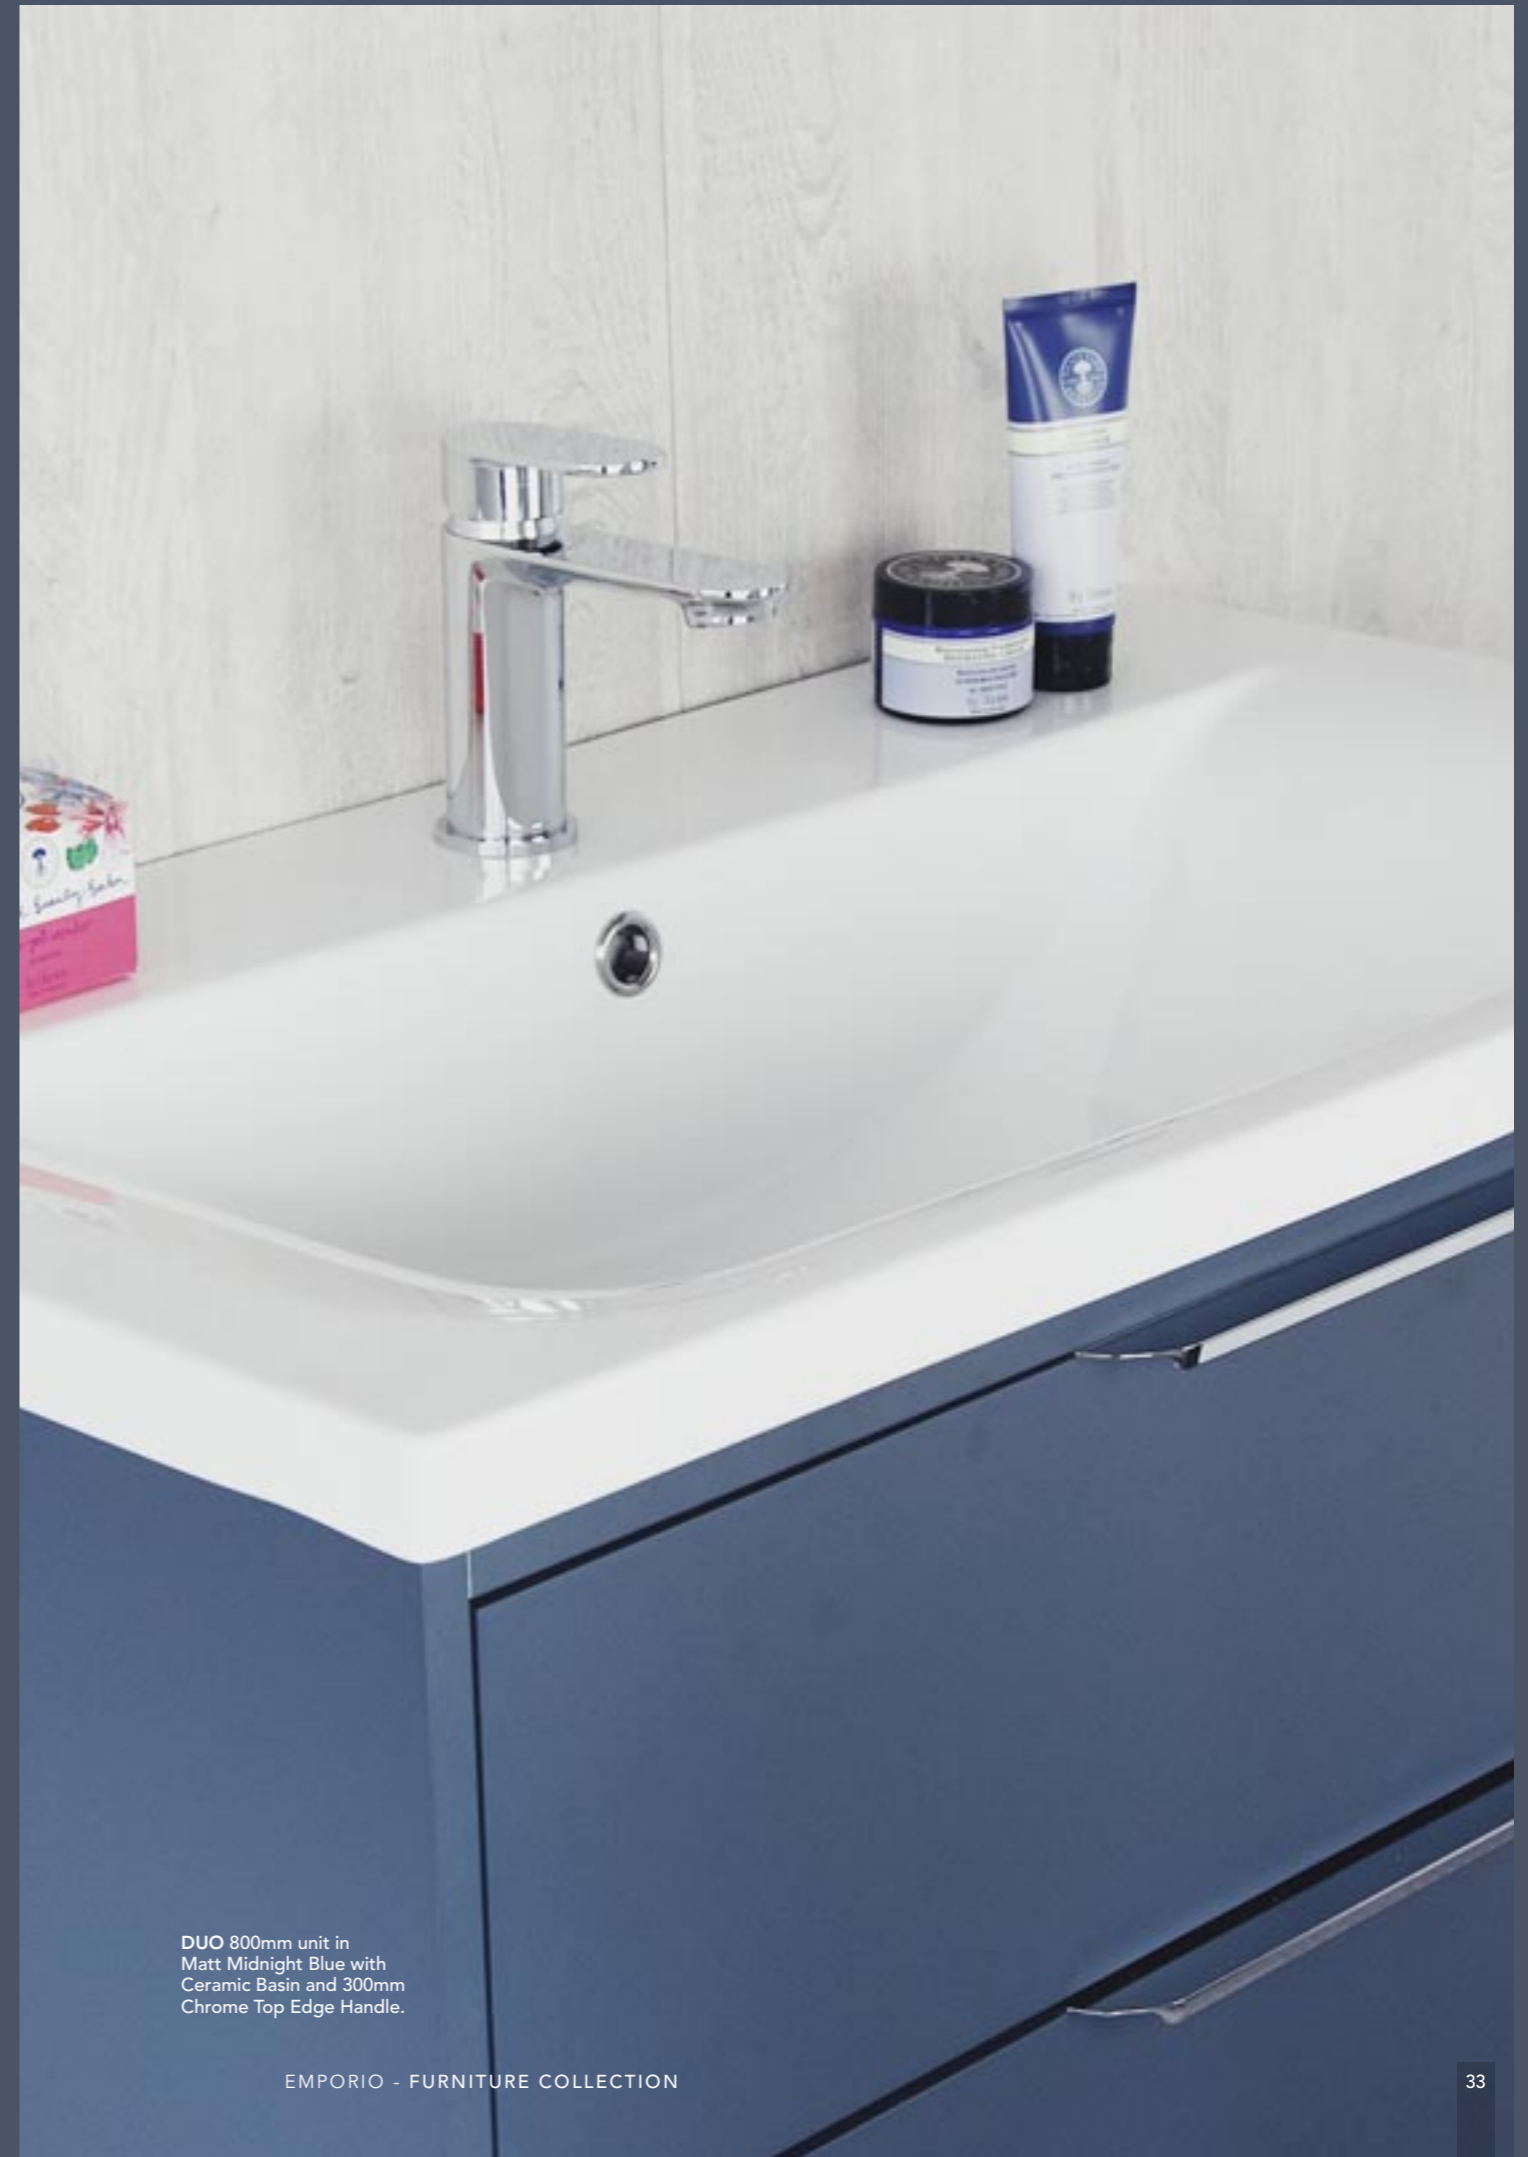

DUO 800mm unit in Matt Midnight Blue with Ceramic Basin and 300mm Chrome Top Edge Handle.