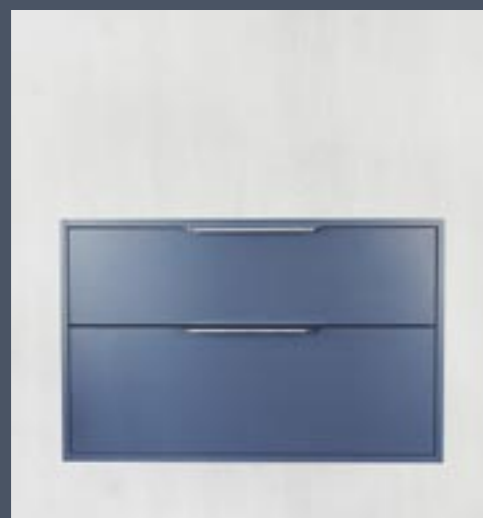

DUO 800MM WALL HUNG UNIT

800(w) x 540(h) x 455(d)mm

Matt Midnight Blue ED80MB	£525.00
Matt Elm Green ED80MG	£525.00
Matt Pewter Grey ED80PG	£525.00
Satin Gloss Ash Grey ED80AG	£525.00
Gloss White ED80W	£525.00

Colours Available

	Matt Midnight Blue
	Matt Elm Green
	Matt Pewter Grey
	Satin Gloss Ash Grey
	Gloss White

Now choose your configuration