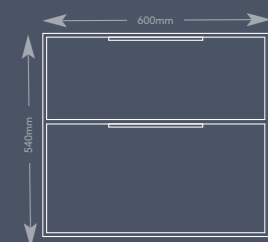

DUO bespoke

Choose your configuration

Providing a generous storage unit for your bathroom suite, the Emporio DUO range strikes the ideal balance between functionality and eye-catching bathroom design. With endless options to customise your DUO unit, Emporio truly guarantees the opportunity to create your own bathroom space.

Choose a size and configuration to compliment your bathroom suite and add a personal touch with one of four attractive colours. Complete your look with our selection of modern handles, and contemporary worktop designs. With a choice of five durable basin options, the DUO range not only boasts a stylish and elegant appeal, but also lends itself to easy maintenance and practicality.

Available in the following

- Matt Midnight Blue
- Matt Elm Green
- Matt Pewter Grey
- Satin Gloss Ash Grey
- Gloss White