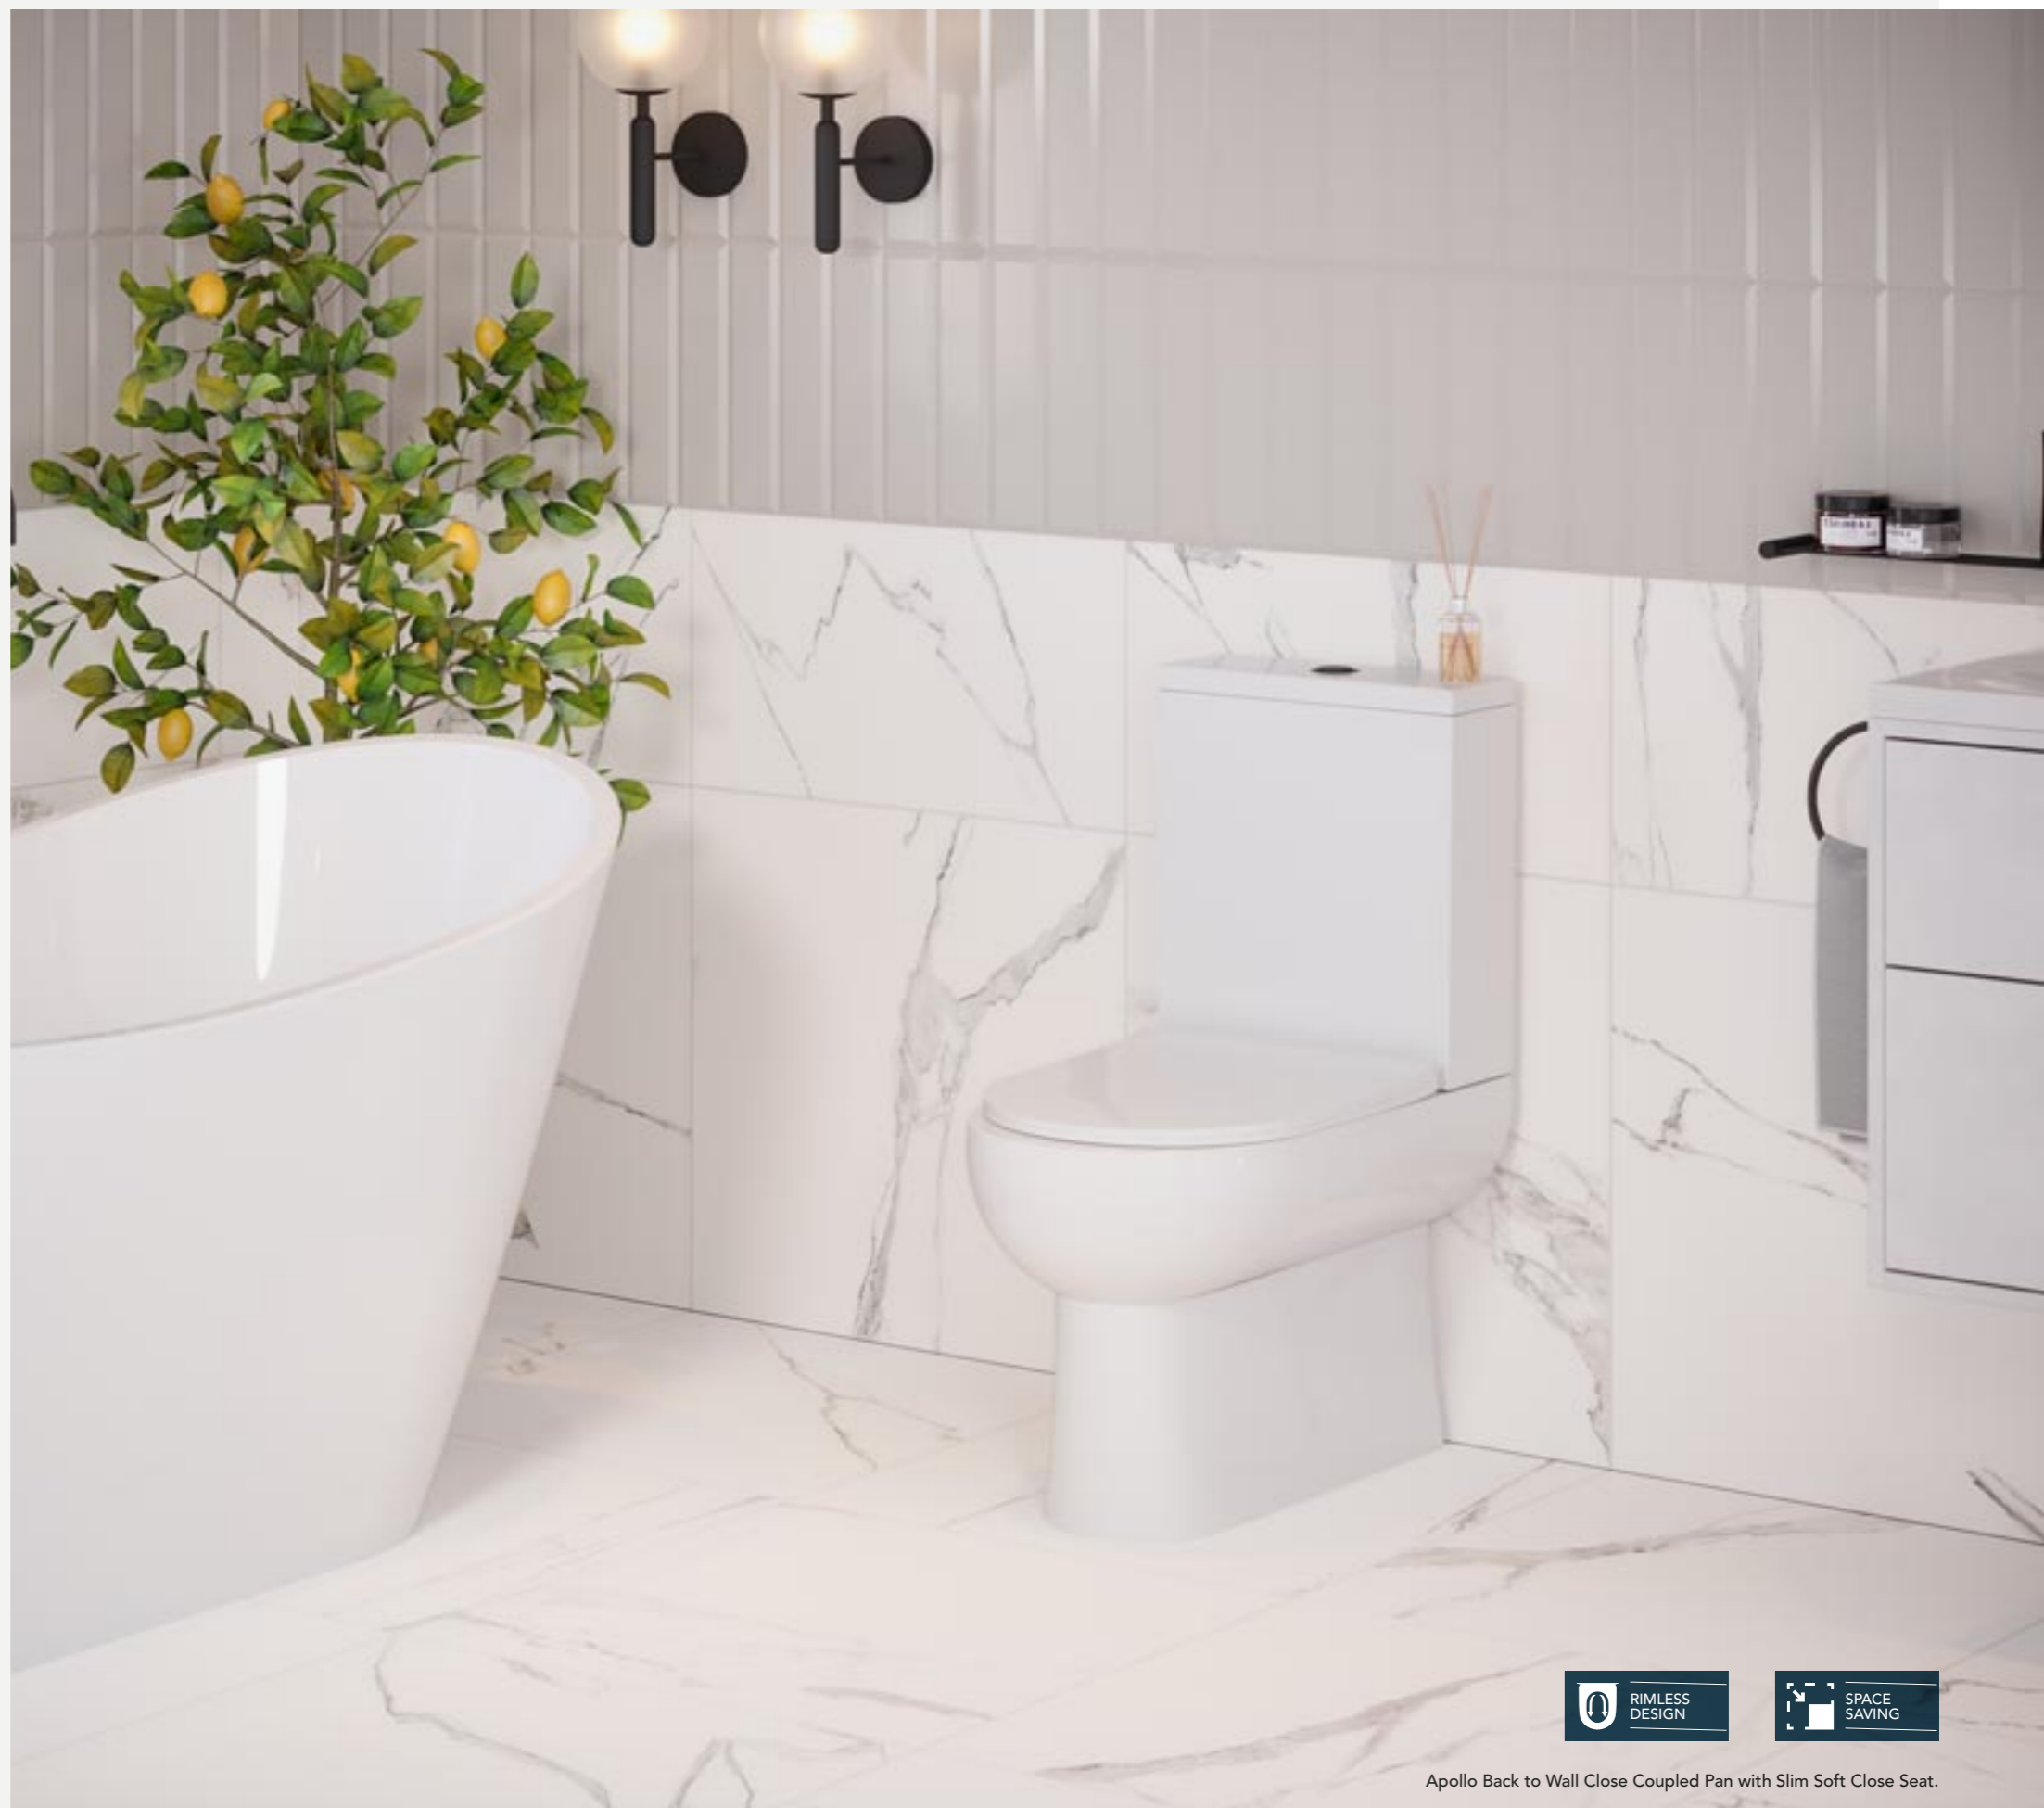

APOLLO

370(w) x 815(h) x 615(d)mm

Pan	EMP508BAC	£182.00
Cistern	EMPC506A	£154.00
Seat	EMPSEAT-APOLLO	£107.00
Complete Price		£443.00

While stocks last

EMPSLIMS-APOLLO £107.00

Apollo Back to Wall Close Coupled Pan with Slim Soft Close Seat.