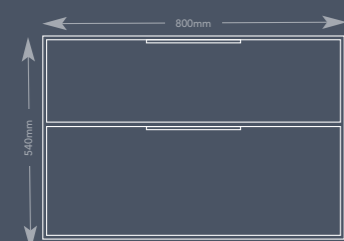

DUO bespoke

Choose your configuration

Providing a generous storage unit for your bathroom suite, the Emporio DUO range strikes the ideal balance between functionality and eye-catching bathroom design. With endless options to customise your DUO unit, Emporio truly guarantees the opportunity to create your own bathroom space.

Choose a size and configuration to compliment your bathroom suite and add a personal touch with one of four attractive colours. Complete your look with our selection of modern handles, and contemporary worktop designs. With a choice of five durable basin options, the DUO range not only boasts a stylish and elegant appeal, but also lends itself to easy maintenance and practicality.

Available in the following

- Matt Midnight Blue
- Matt Elm Green
- Matt Pewter Grey
- Satin Gloss Ash Grey
- Gloss White