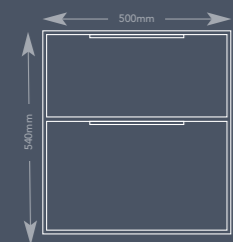

DUO bespoke

Choose your configuration

Providing a generous storage unit for your bathroom suite, the Emporio DUO range strikes the ideal balance between functionality and eye-catching bathroom design. With endless options to customise your DUO unit, Emporio truly guarantees the opportunity to create your own bathroom space.

Choose a size and configuration to compliment your bathroom suite and add a personal touch with one of four attractive colours. Complete your look with our selection of modern handles, and contemporary worktop designs. With a choice of five durable basin options, the DUO range not only boasts a stylish and elegant appeal, but also lends itself to easy maintenance and practicality.

Available in the following

- Matt Midnight Blue
- Matt Elm Green
- Matt Pewter Grey
- Satin Gloss Ash Grey
- Gloss White