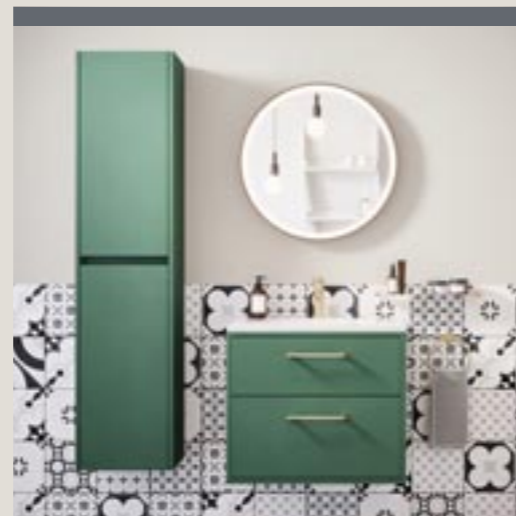

FURNITURE COLLECTION

BORDE	18
CRESTSA	20
YASMIN	22
UNO	31
DUO	32
Tall Boys	36
UNO Bespoke	38
DUO Bespoke	46