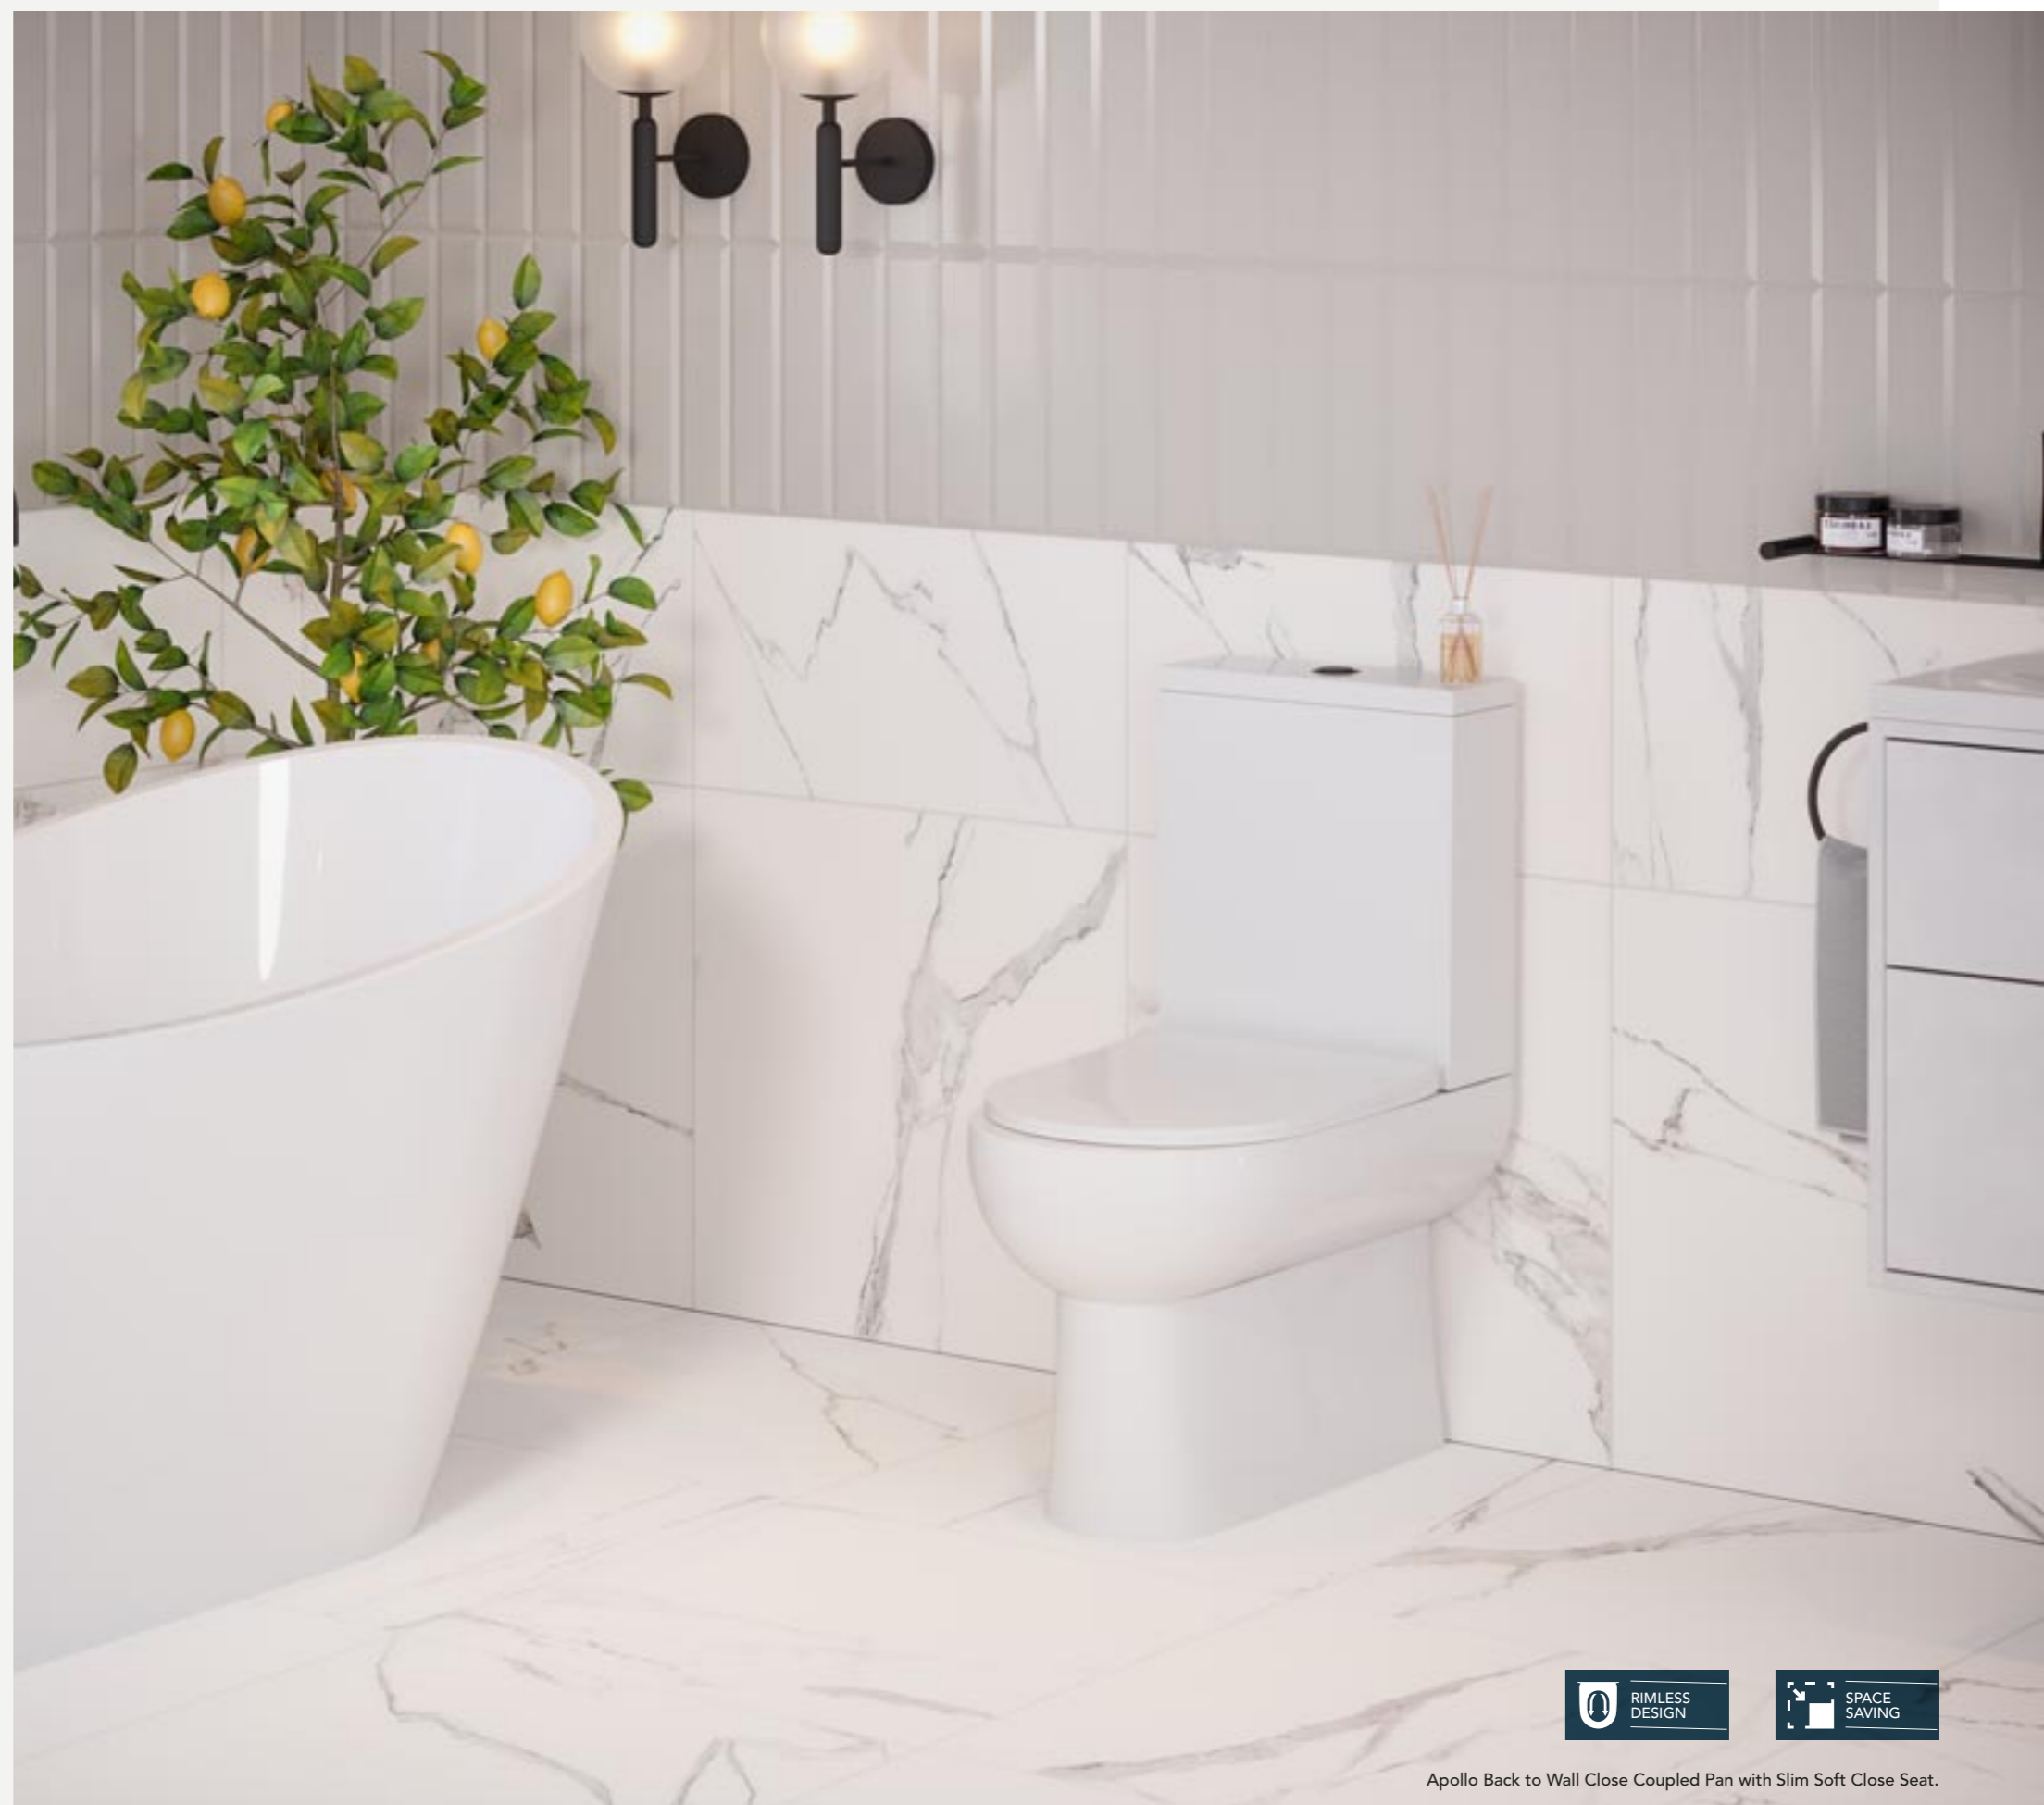

APOLLO

370(w) x 815(h) x 615(d)mm

Pan	EMP508BAC	€215.00
Cistern	EMPC506A	€182.00
Seat	EMPSEAT-APOLLO	€127.00
Complete Price		€524.00

While stocks last

EMPSLIMS-APOLLO €127.00

Apollo Back to Wall Close Coupled Pan with Slim Soft Close Seat.