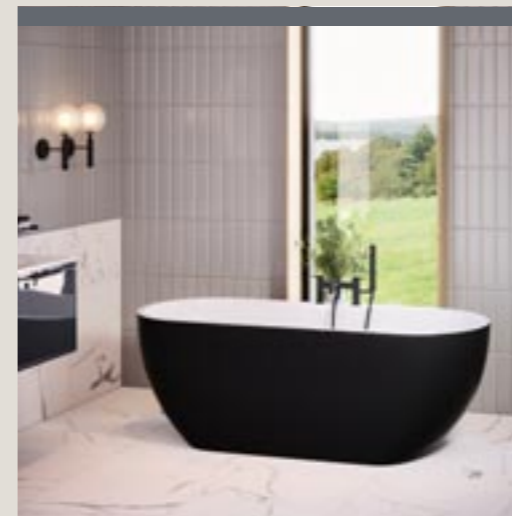

BATH COLLECTION

Gesiro	56
Como	57
Como Nero	58
Jura 2	59
Mela 2	60
Orta 2	61
Laguno	62