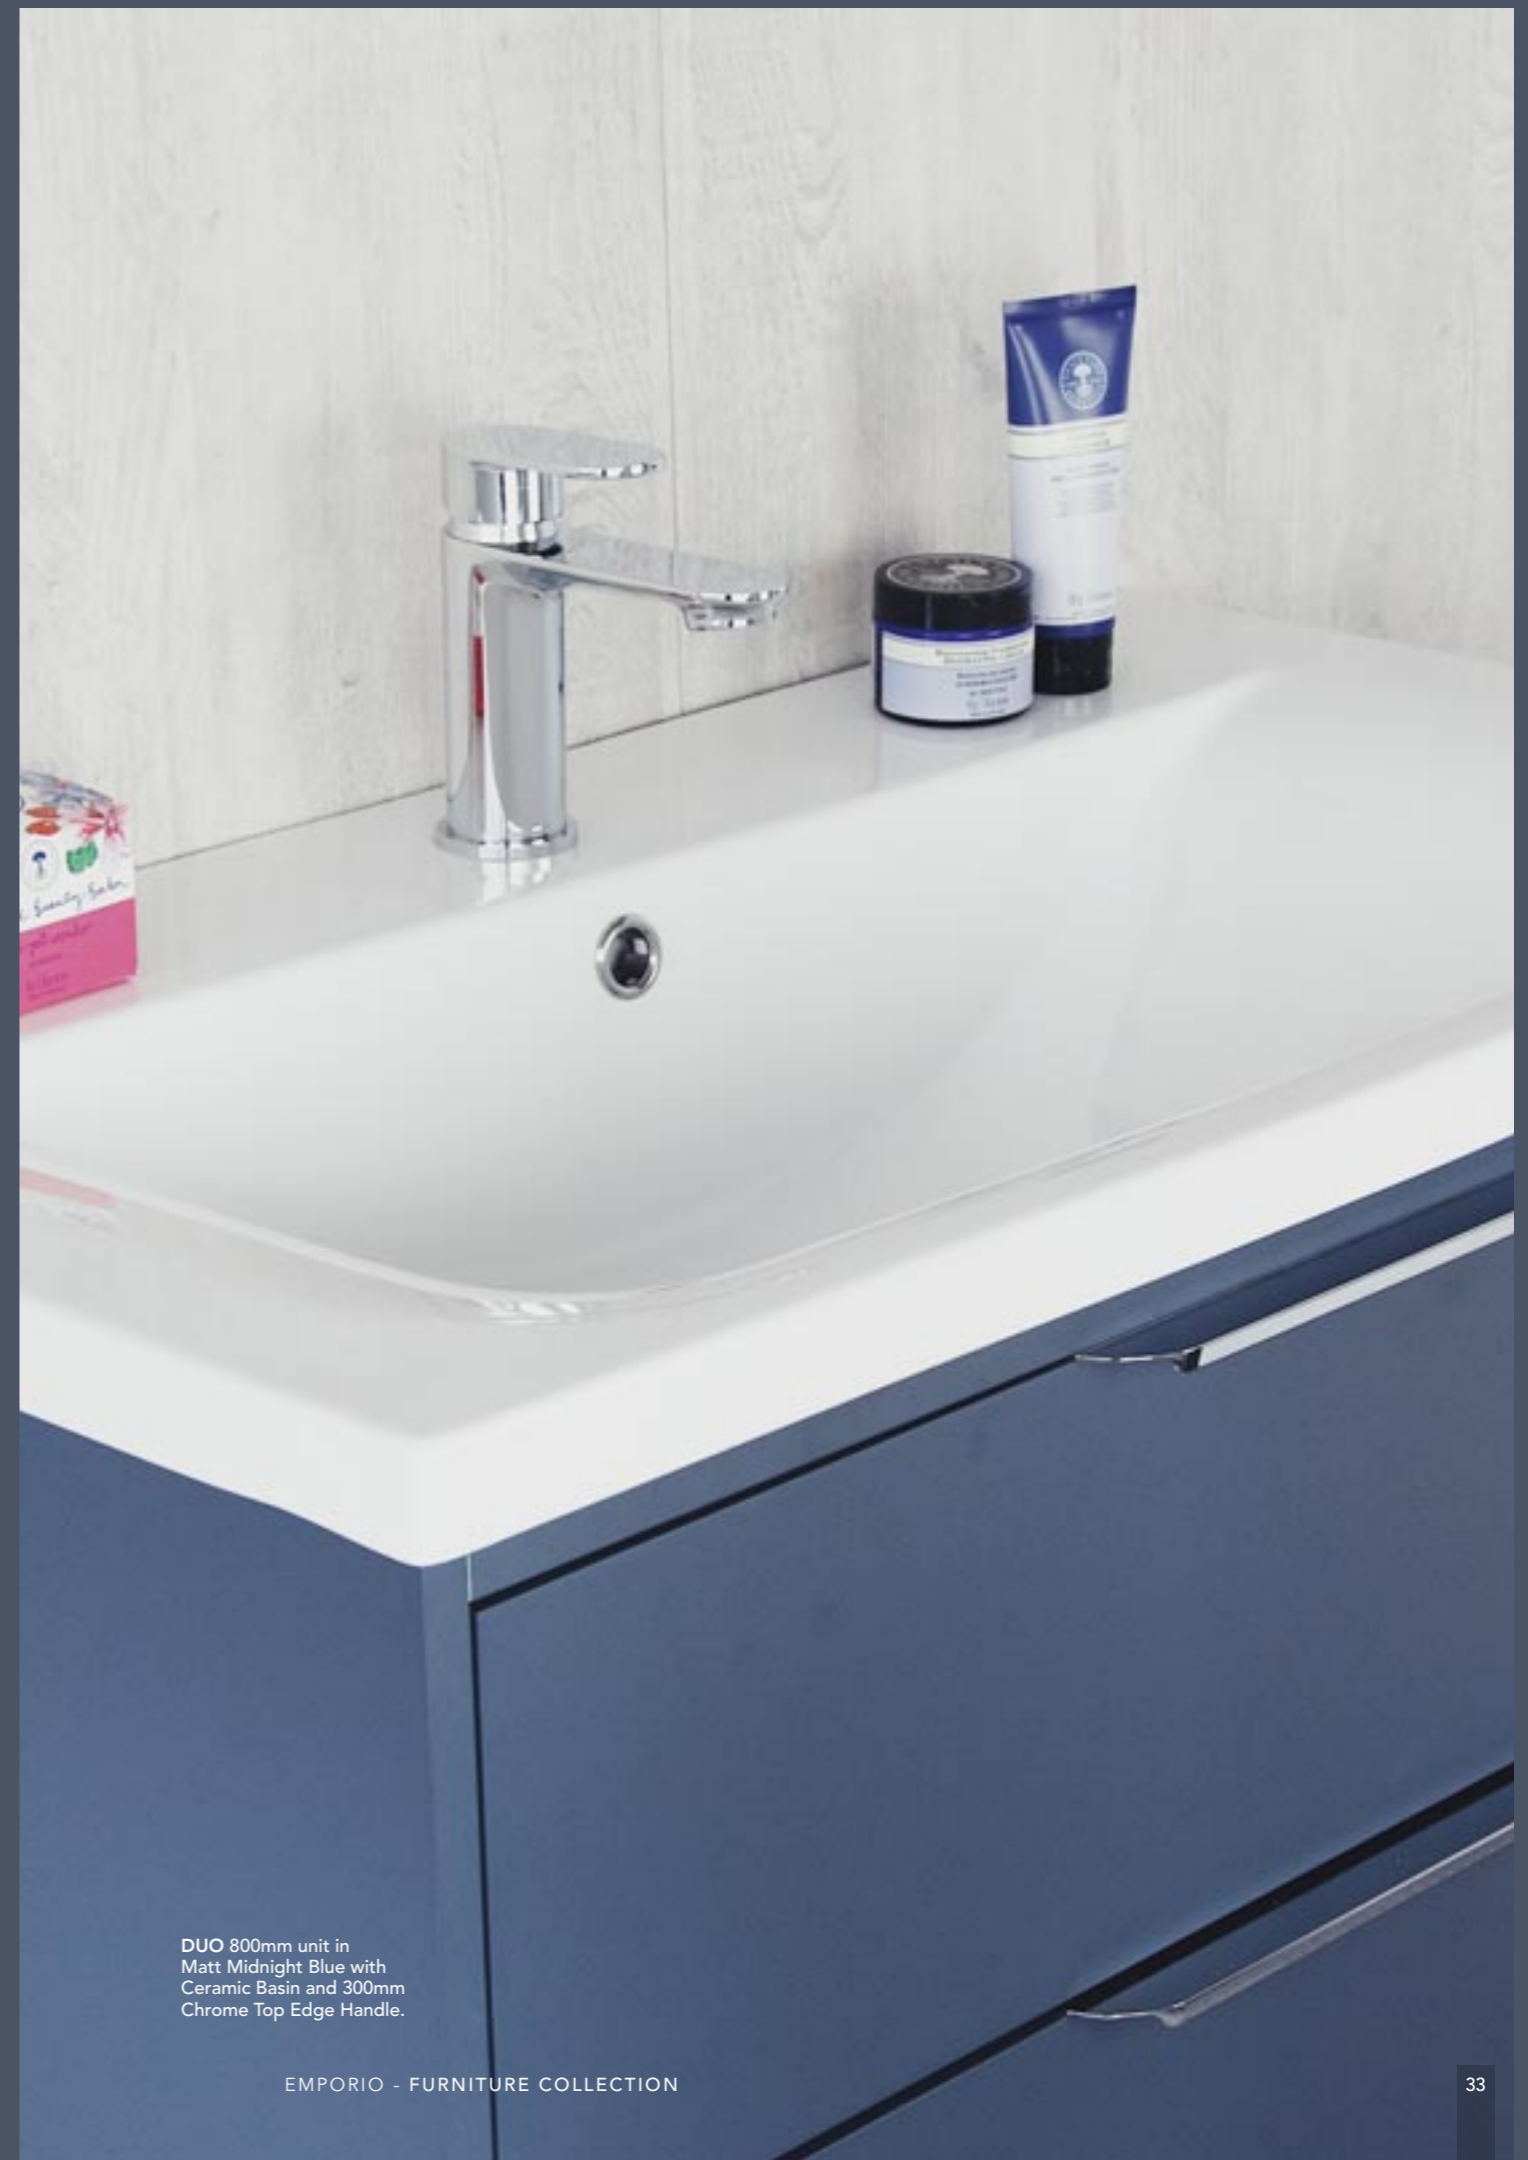

DUO 800mm unit in Matt Midnight Blue with Ceramic Basin and 300mm Chrome Top Edge Handle.