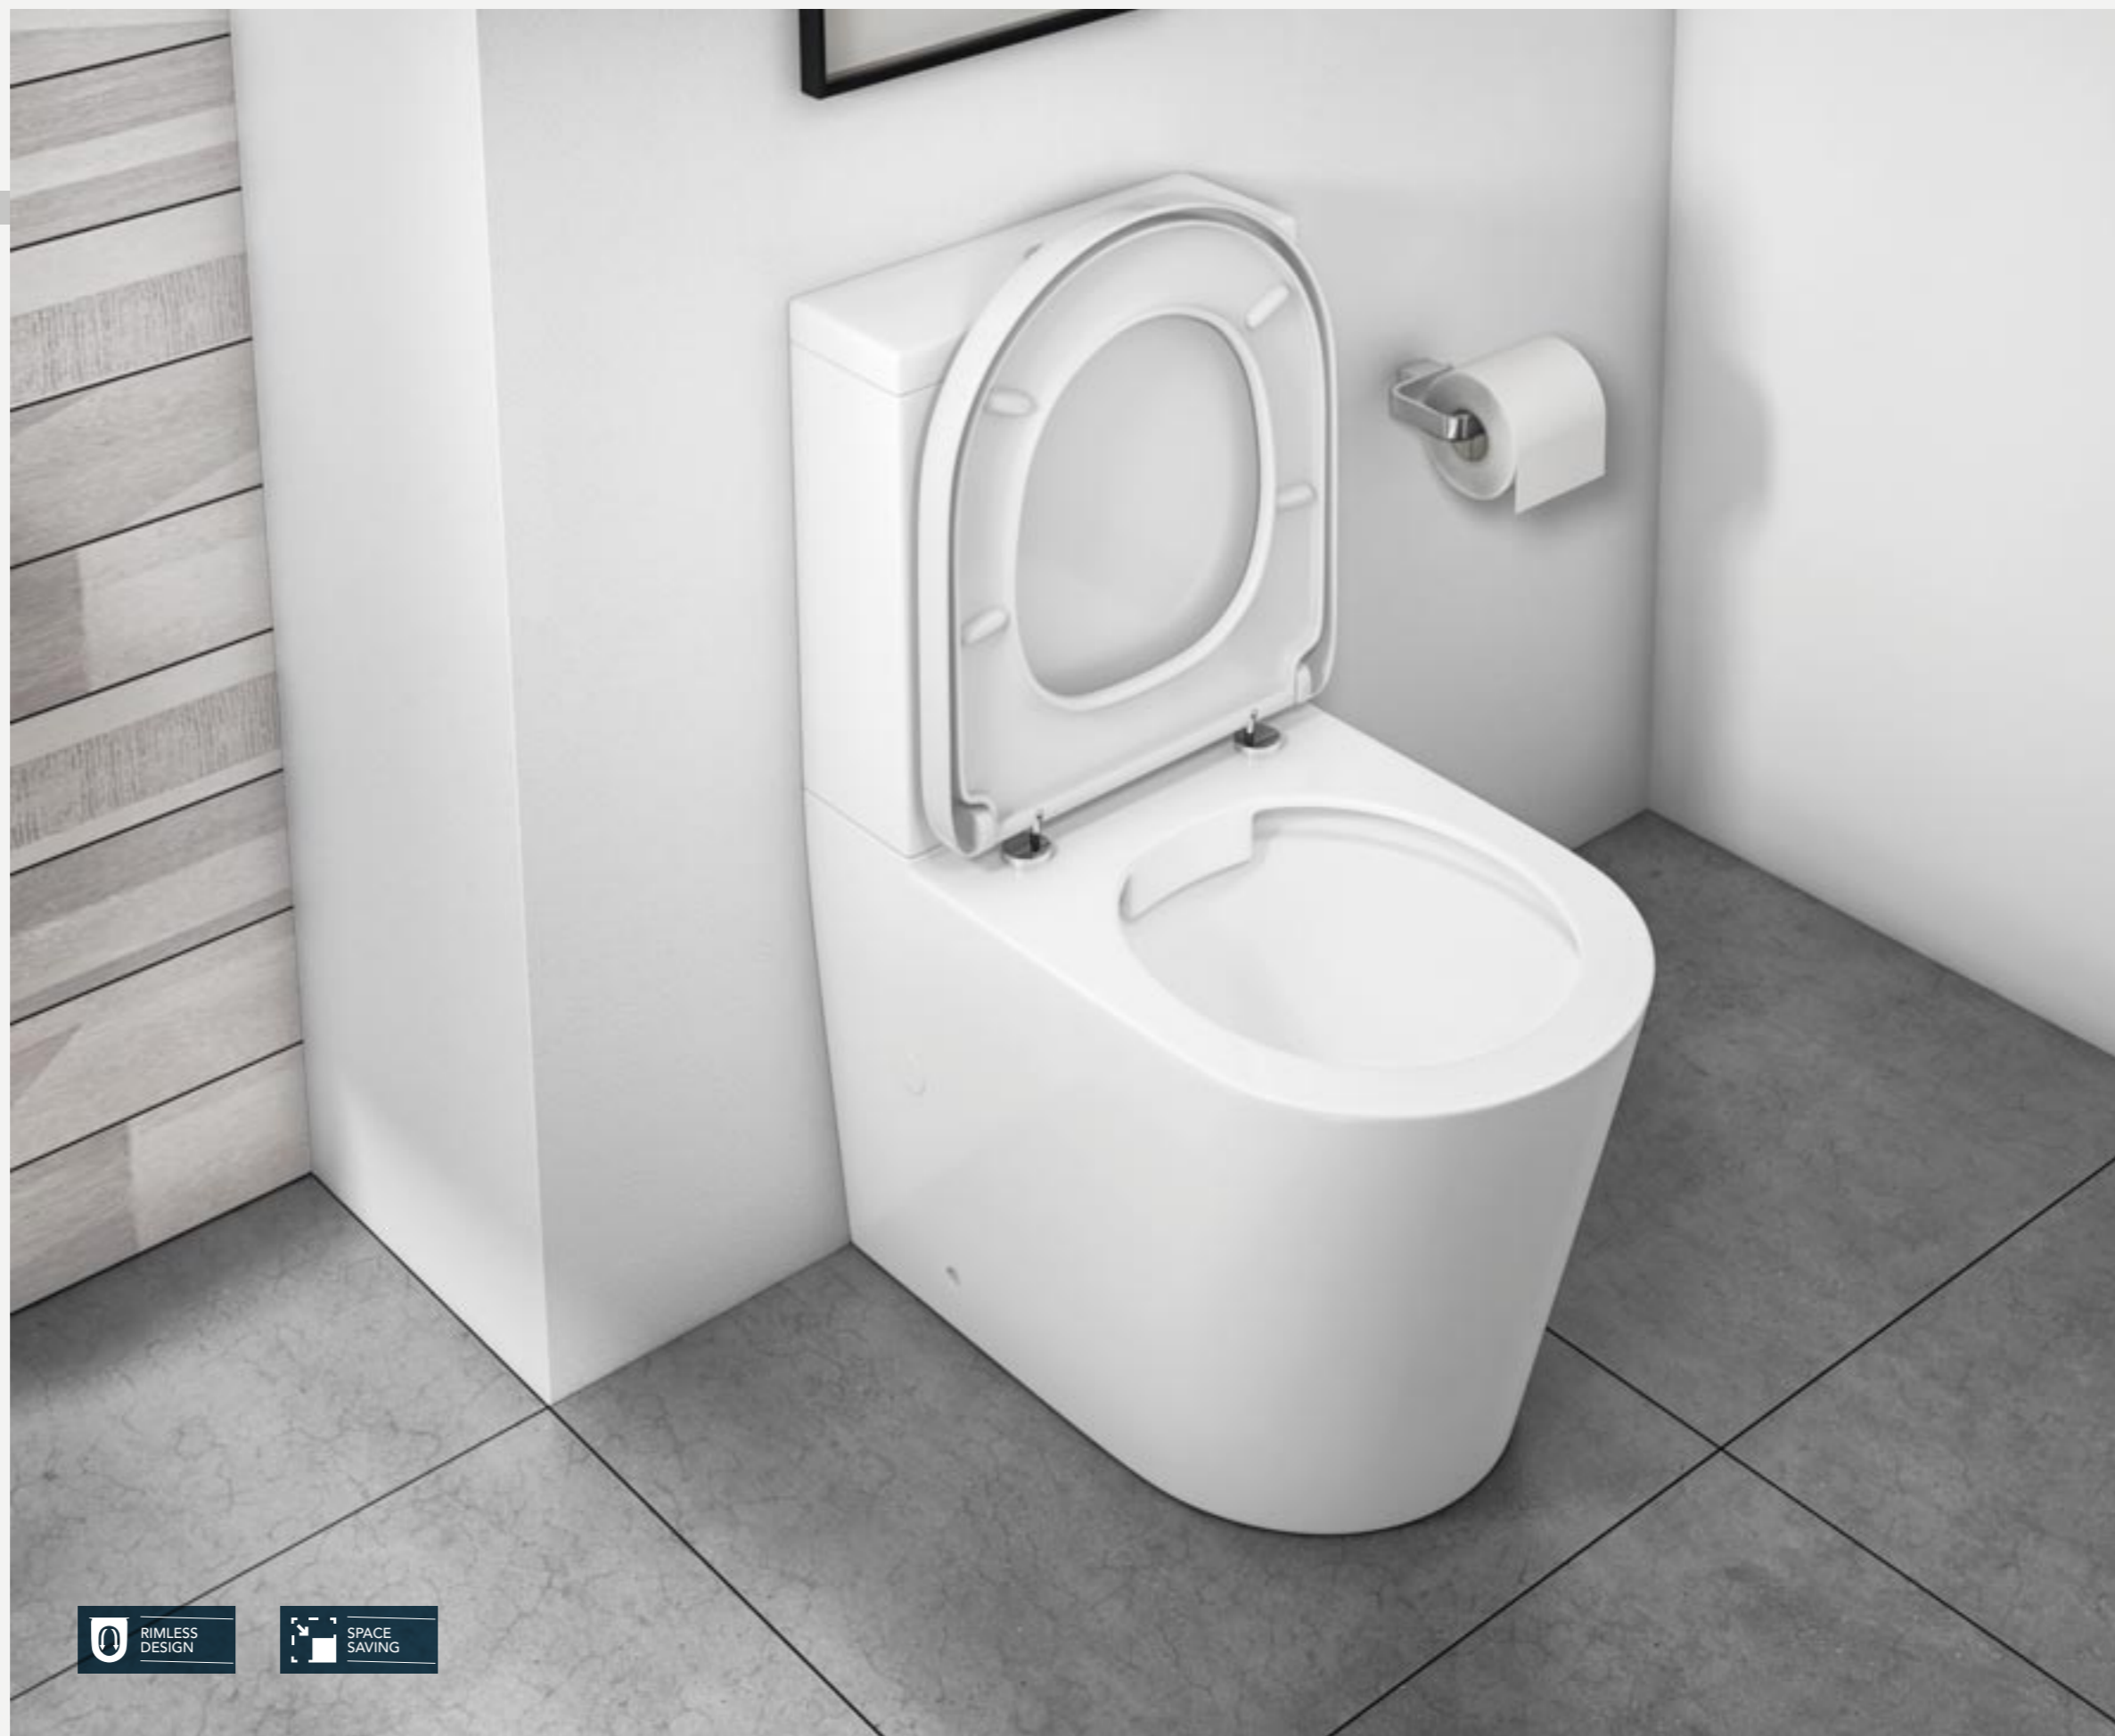

SAVOY

SAVOY RIMLESS FULLY SHROUDED CLOSE COUPLED TOILET & SEAT

380(w) x 780(h) x 620(d)mm

Pan	EMP8381	€272.00
Cistern	EMPC8381	€188.00
Seat	EMPSLIMS-SAVOY	€127.00

Complete Price **€587.00**

SAVOY RIMLESS WALL HUNG TOILET & SEAT

365(w) x 270(h) x 480(d)mm

Pan	EMP2381	€253.00
Seat	EMPSLIMS-SAVOY	€127.00

Complete Price **€380.00**

SAVOY - ALTERNATIVE SOFT CLOSE / QUICK RELEASE SEAT

EMPSEAT-SAVOY €127.00