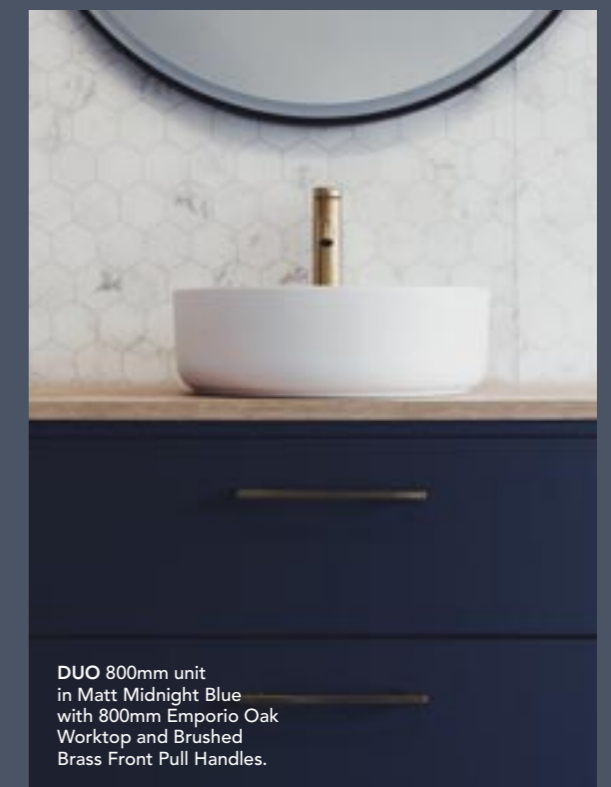

DUO 500mm unit in Satin Gloss Ash Grey with open shelf, 700mm Emporio Oak Worktop and Brushed Brass Top Edge Handles.

DUO 800mm unit in Matt Midnight Blue with 800mm Emporio Oak Worktop and Brushed Brass Front Pull Handles.