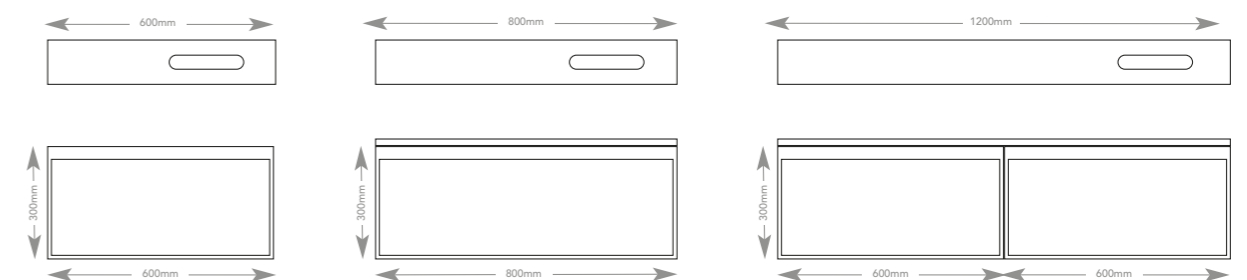

Countertop options

Countertop and bowl specifications and prices, see page 26.