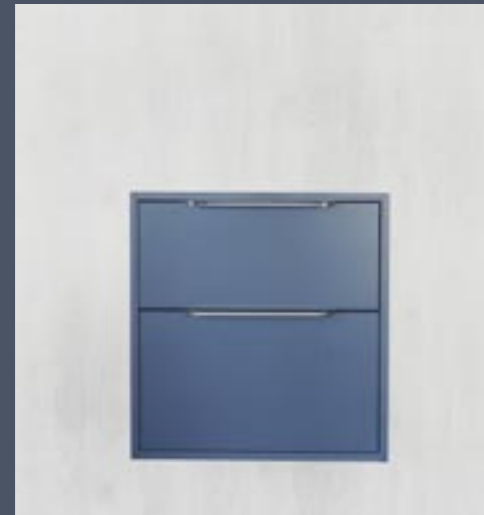

DUO bespoke

STEP 1 - CHOOSE YOUR SIZE AND COLOUR...

DUO 500MM WALL HUNG UNIT

500(w) x 540(h) x 455(d)mm

Matt Midnight Blue ED50MB	€542.00
Matt Elm Green ED50MG	€542.00
Matt Pewter Grey ED50PG	€542.00
Satin Gloss Ash Grey ED50AG	€542.00
Gloss White ED50W	€542.00

Colours Available

	Matt Midnight Blue
	Matt Elm Green
	Matt Pewter Grey
	Satin Gloss Ash Grey
	Gloss White