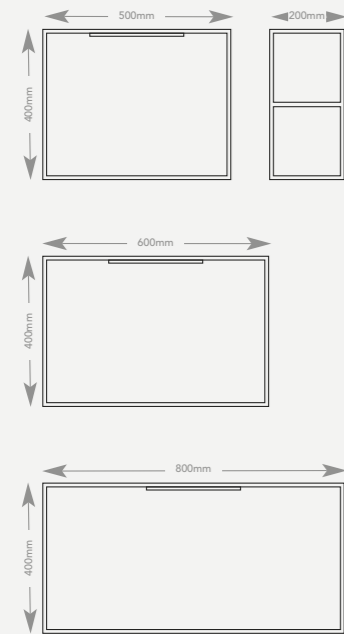

UNO bespoke

Showcasing the bespoke Emporio UNO range, these exceptional bathroom storage units are available in a variety of sizes, tailored to suit all bathrooms. With the possibility of adding an open shelf to your UNO unit, Emporio bathrooms will truly utilise your bathroom space.

Choose from four chic colours, with the option of matt or gloss finish to suit your style preference. Personalise your unit with a choice of Emporio Oak, Black Marquina or Carrara White worktops which provide a timeless, striking finish. Boasting state-of-the-art Compac Marble technology, our extraordinary worktops can be easily installed on site. Accessorise with our impressive selection of functional, yet sophisticated, handles, and add the finishing touch by selecting one of five stunningly designed basins which reflects your unique style.

Available in the following

- Matt Midnight Blue
- Matt Elm Green
- Matt Pewter Grey
- Satin Gloss Ash Grey
- Gloss White
- Emporio Oak (Open shelf only)