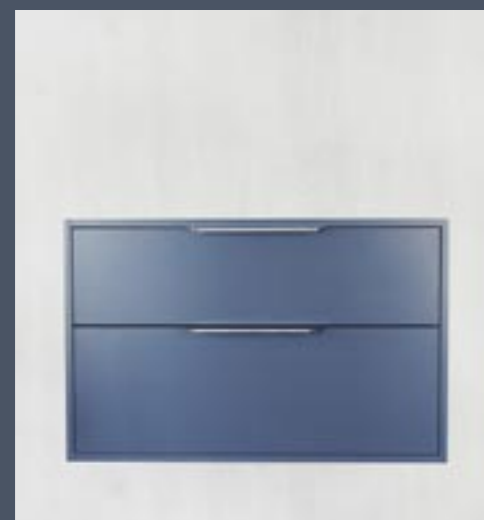

DUO 800MM WALL HUNG UNIT

800(w) x 540(h) x 455(d)mm

Matt Midnight Blue ED80MB	€619.00
Matt Elm Green ED80MG	€619.00
Matt Pewter Grey ED80PG	€619.00
Satin Gloss Ash Grey ED80AG	€619.00
Gloss White ED80W	€619.00

Colours Available

	Matt Midnight Blue
	Matt Elm Green
	Matt Pewter Grey
	Satin Gloss Ash Grey
	Gloss White

Now choose your configuration