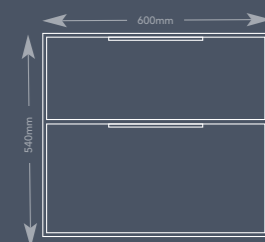

DUO bespoke

Choose your configuration

Providing a generous storage unit for your bathroom suite, the Emporio DUO range strikes the ideal balance between functionality and eye-catching bathroom design. With endless options to customise your DUO unit, Emporio truly guarantees the opportunity to create your own bathroom space.

Choose a size and configuration to compliment your bathroom suite and add a personal touch with one of four attractive colours. Complete your look with our selection of modern handles, and contemporary worktop designs. With a choice of five durable basin options, the DUO range not only boasts a stylish and elegant appeal, but also lends itself to easy maintenance and practicality.

Available in the following

- Matt Midnight Blue
- Matt Elm Green
- Matt Pewter Grey
- Satin Gloss Ash Grey
- Gloss White