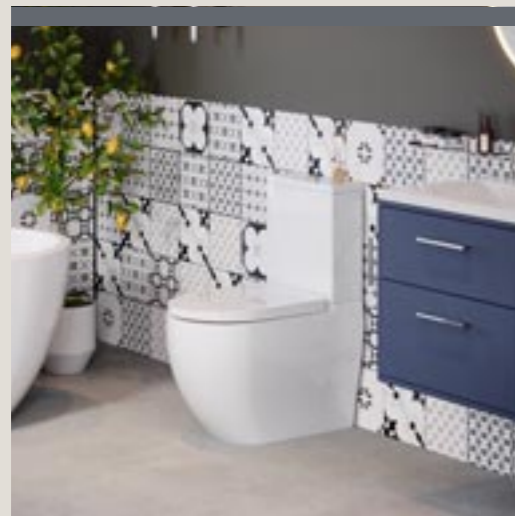

EMPORIO

SANITARY WARE COLLECTION

Toilets	12