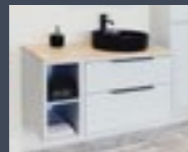

3

ADD A HANDLE

Select your handle from a range of colours - Chrome, Matt Black, Brushed Brass and choose from 2 different ranges - a Top Edge Handle or a Front Pull Handle.

4

CHOOSE YOUR WORKTOP

With a choice of Emporio Oak, Black Marquina or Carrara White there is a range of quality worktops that will complement any bathroom.