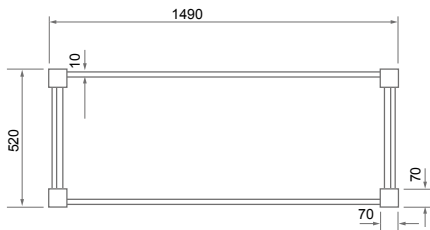

Rosemount

1500mm washstand with 2 doors & 3 drawers
1490(w) x 520(d) x 740(h)

IRE002LB	Lamp Black	£3,374.00
IRE002HG	Hayley Green	£3,374.00
IRE002JA	Juniper Ash	£3,374.00
IRE002PG	Pebble Grey	£3,374.00
IRE002GW	Grey White	£3,374.00

IREKB001CP	Chrome knob (each)	£14.00
IREKB001BB	Brass knob (each)	£14.00
IREKB001BK	Black knob (each)	£14.00

IREKB002CP	Chrome handle (each)	£14.00
IREKB002BB	Brass handle (each)	£14.00
IREKB002BK	Black handle (each)	£14.00

Additional & custom colours available.

Worktops
1500mm(w) x 520mm(d)

IREWT001GW	Alpine white (12mm thick)	£960.00