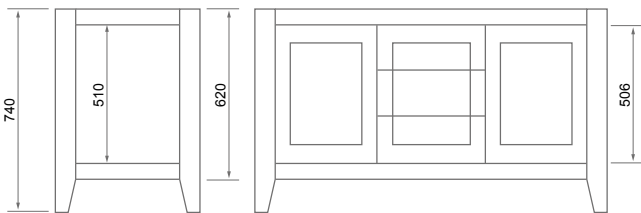

Rosemount

1500mm washstand with 2 doors & 3 drawers
1490(w) x 520(d) x 740(h)

IRE002LB	Lamp Black	£3,374.00
IRE002HG	Hayley Green	£3,374.00
IRE002JA	Juniper Ash	£3,374.00
IRE002PG	Pebble Grey	£3,374.00
IRE002GW	Grey White	£3,374.00

IREKB001CP	Chrome knob (each)	£14.00
IREKB001BB	Brass knob (each)	£14.00
IREKB001BK	Black knob (each)	£14.00

IREKB002CP	Chrome handle (each)	£14.00
IREKB002BB	Brass handle (each)	£14.00
IREKB002BK	Black handle (each)	£14.00

Additional & custom colours available.

Worktops
1500mm(w) x 520mm(d)

IREWT001GW	Alpine white (12mm thick)	£960.00