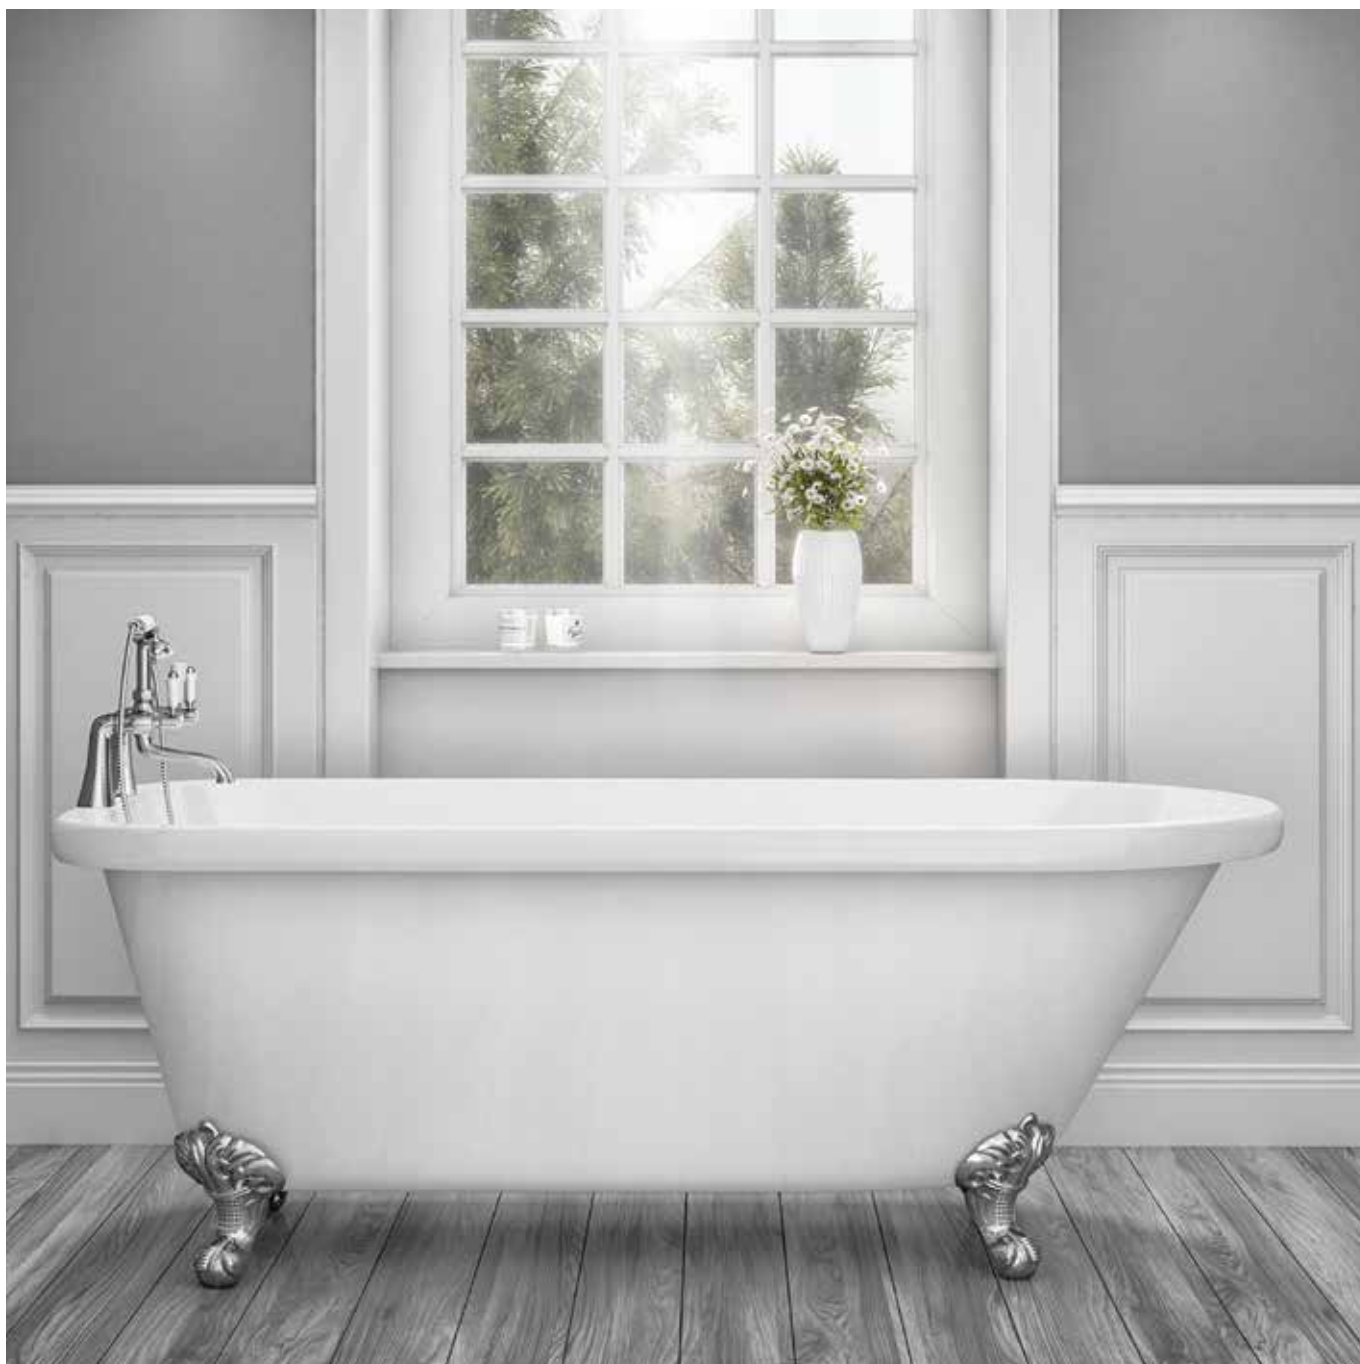

£1,651.00

Cambridge traditional shower bath

Left hand bath

Includes ball & claw feet

SUITABLE FOR TAP HOLES
EXCLUDES INTEGRAL WASTE AND OVERFLOW

Cambridge - shower bath

1685mm left hand	1685(l) x 750(w) x 640(h)	White	SY-FSB321L-A	£946.00
1685mm right hand	1685(l) x 750(w) x 640(h)	White	SY-FSB321R-A	£946.00