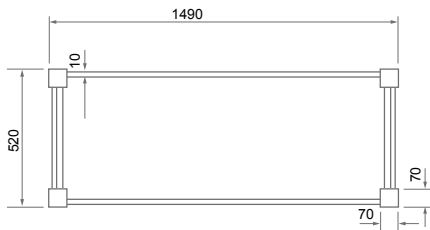

Rosemount

1500mm washstand with 2 doors & 3 drawers
1490(w) x 520(d) x 740(h)

IRE002LB	Lamp Black	€4,081.00
IRE002HG	Hayley Green	€4,081.00
IRE002JA	Juniper Ash	€4,081.00
IRE002PG	Pebble Grey	€4,081.00
IRE002GW	Grey White	€4,081.00

IREKB001CP	Chrome knob (each)	€17.00
IREKB001BB	Brass knob (each)	€17.00
IREKB001BK	Black knob (each)	€17.00

IREKB002CP	Chrome handle (each)	€17.00
IREKB002BB	Brass handle (each)	€17.00
IREKB002BK	Black handle (each)	€17.00

Additional & custom colours available.

Worktops
1500mm(w) x 520mm(d)

IREWT001GW	Alpine white (12mm thick)	€1,162.00