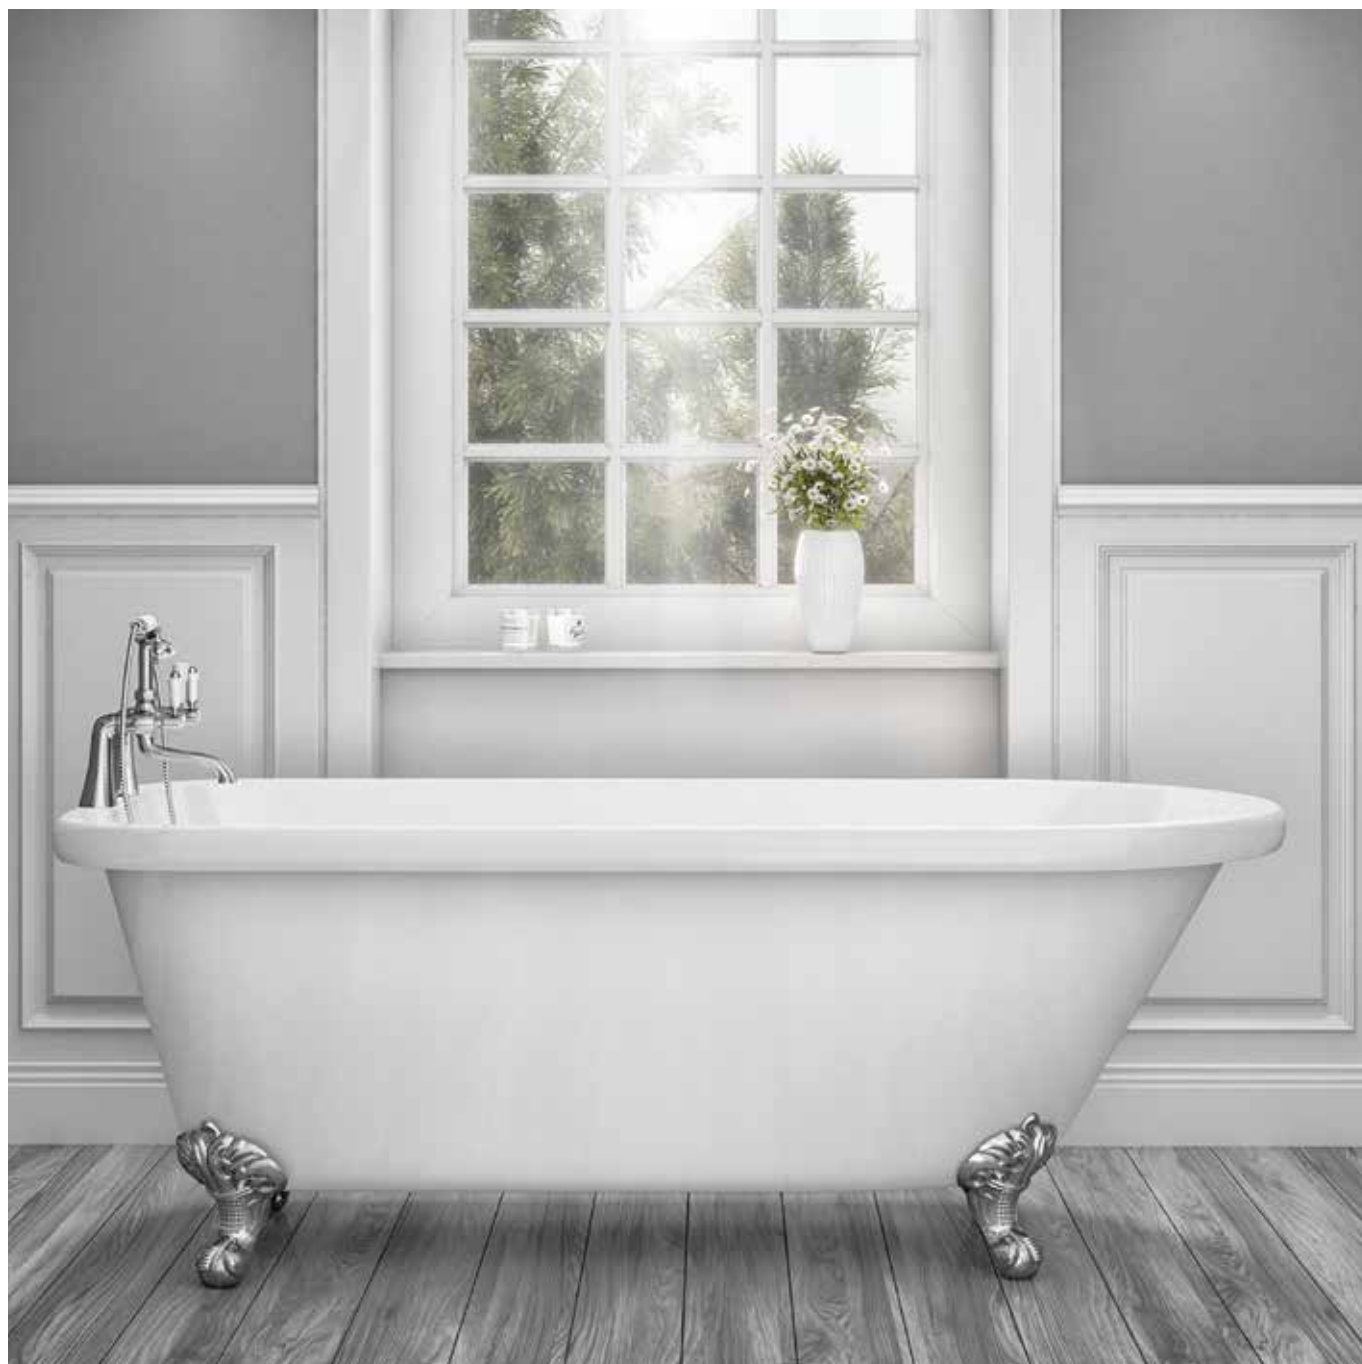

Includes ball & claw feet

SUITABLE FOR TAP HOLES	EXCLUDES INTEGRAL WASTE AND OVERFLOW

Cambridge - Single ended bath

1470mm	1470(l) x 735(w) x 635(h)	White	SY-FSB305-A	€1,116.00
1780mm	1780(l) x 800(w) x 635(h)	White	SY-FSB306-A	€1,127.00