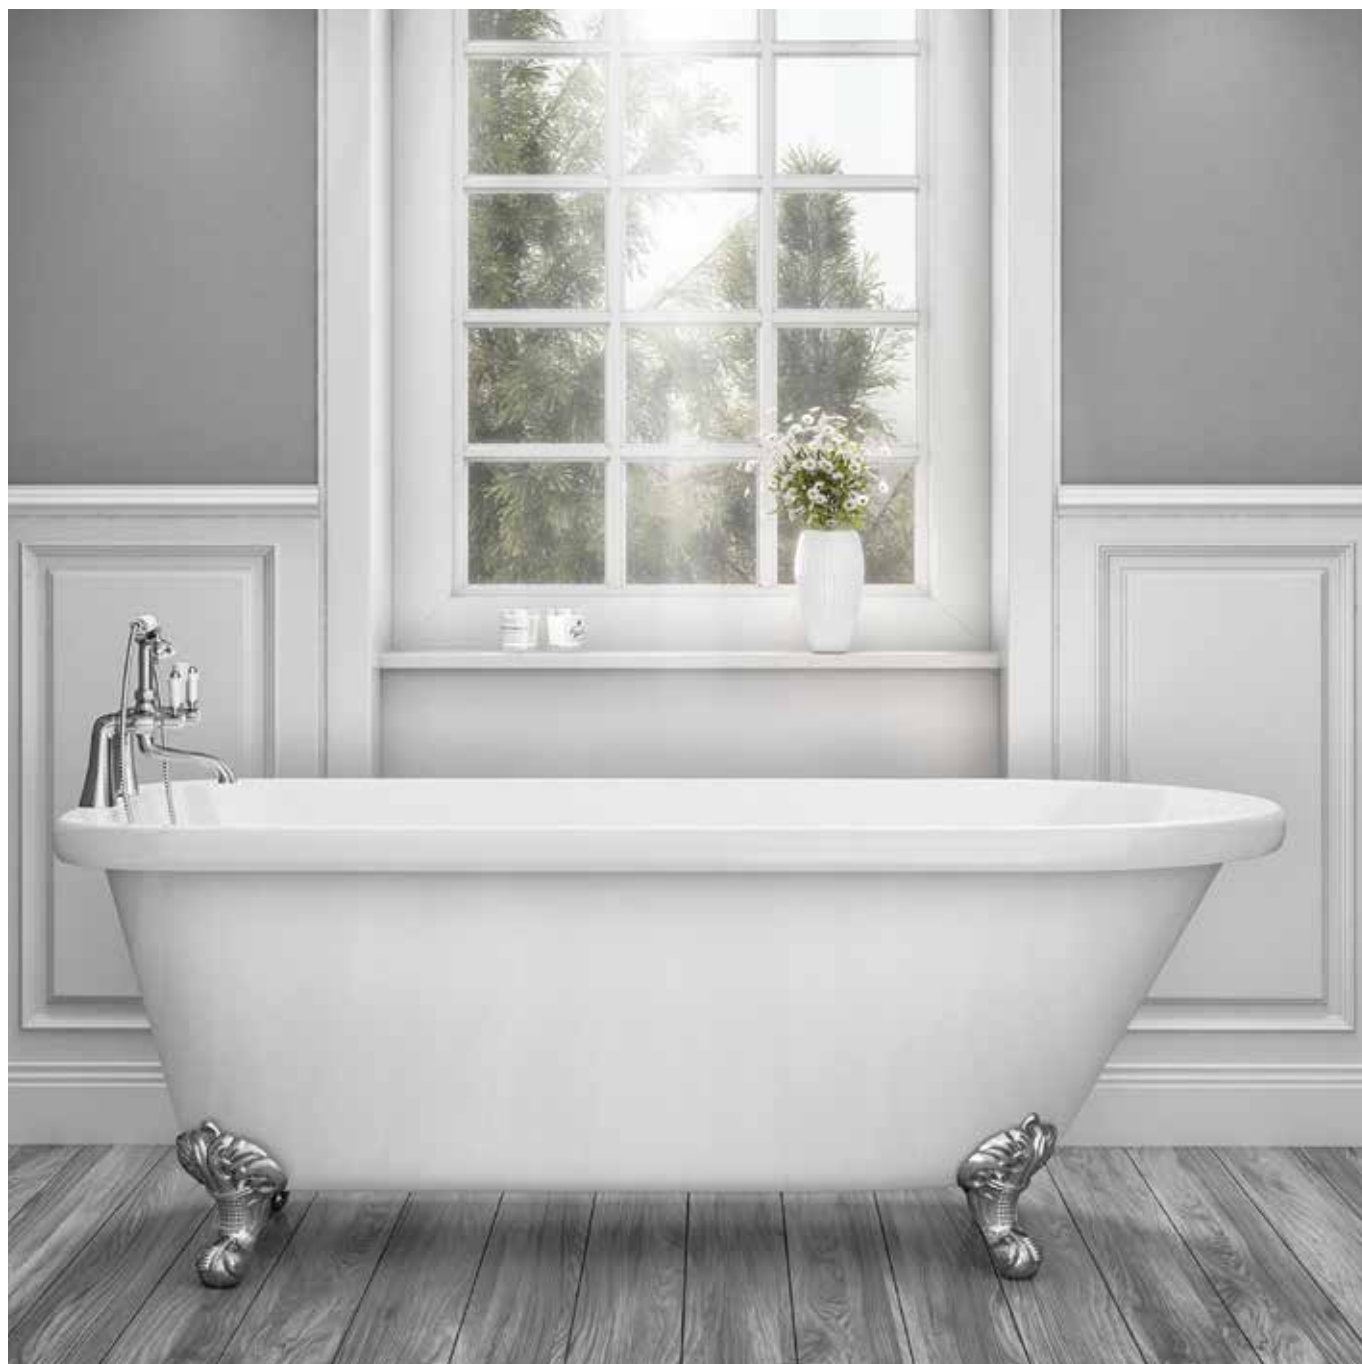

£1,651.00

Cambridge traditional shower bath

Left hand bath

Includes ball & claw feet

SUITABLE FOR TAP HOLES
EXCLUDES INTEGRAL WASTE AND OVERFLOW

Cambridge - shower bath

1685mm left hand	1685(l) x 750(w) x 640(h)	White	SY-FSB321L-A	£946.00
1685mm right hand	1685(l) x 750(w) x 640(h)	White	SY-FSB321R-A	£946.00

Marlow traditional double ended slipper bath

Includes ball & claw feet

SUITABLE FOR TAP HOLES
EXCLUDES INTEGRAL WASTE AND OVERFLOW

Marlow - slipper bath

1750mm

1750(l) x 730(w) x 770(h)

White

SY-FSB307-A