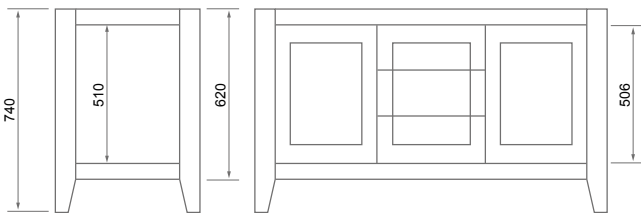

Rosemount

1500mm washstand with 2 doors & 3 drawers
1490(w) x 520(d) x 740(h)

IRE002LB	Lamp Black	€4,081.00
IRE002HG	Hayley Green	€4,081.00
IRE002JA	Juniper Ash	€4,081.00
IRE002PG	Pebble Grey	€4,081.00
IRE002GW	Grey White	€4,081.00

IREKB001CP	Chrome knob (each)	€17.00
IREKB001BB	Brass knob (each)	€17.00
IREKB001BK	Black knob (each)	€17.00

IREKB002CP	Chrome handle (each)	€17.00
IREKB002BB	Brass handle (each)	€17.00
IREKB002BK	Black handle (each)	€17.00

Additional & custom colours available.

Worktops
1500mm(w) x 520mm(d)

IREWT001GW	Alpine white (12mm thick)	€1,162.00