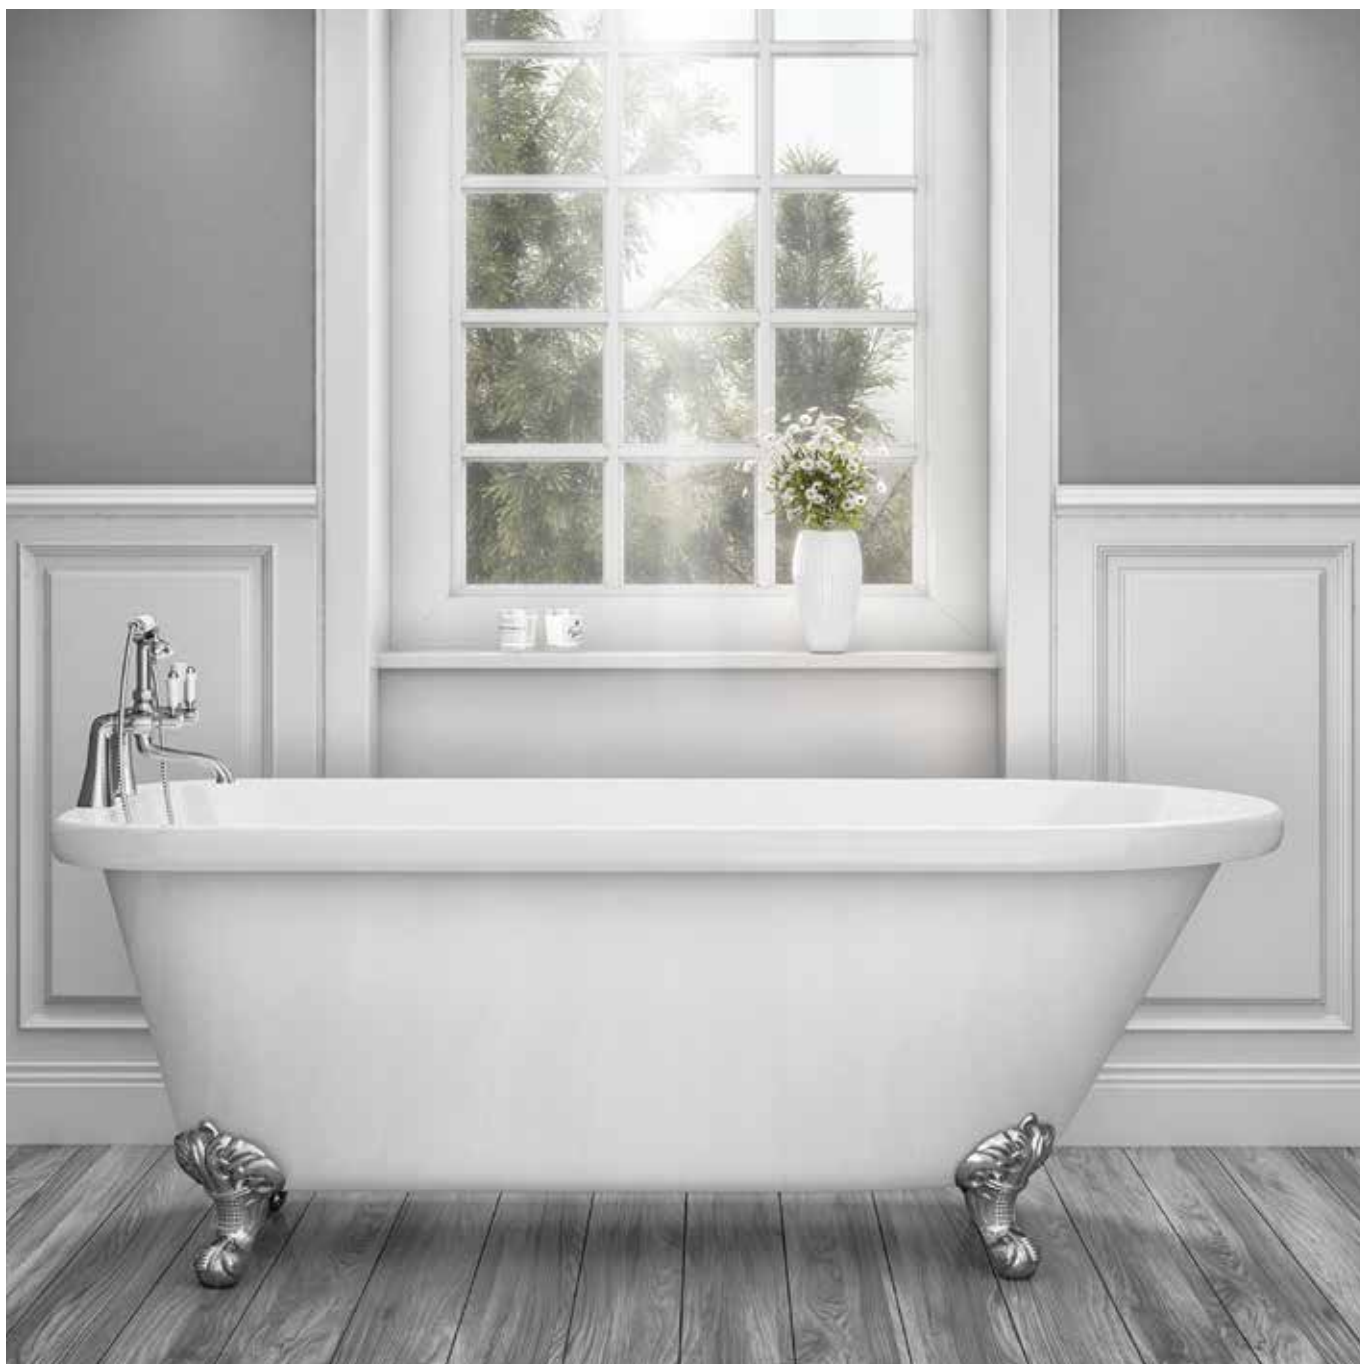

Includes ball & claw feet

SUITABLE FOR TAP HOLES	EXCLUDES INTEGRAL WASTE AND OVERFLOW

Cambridge - Single ended bath

1470mm	1470(l) x 735(w) x 635(h)	White	SY-FSB305-A	€1,116.00
1780mm	1780(l) x 800(w) x 635(h)	White	SY-FSB306-A	€1,127.00